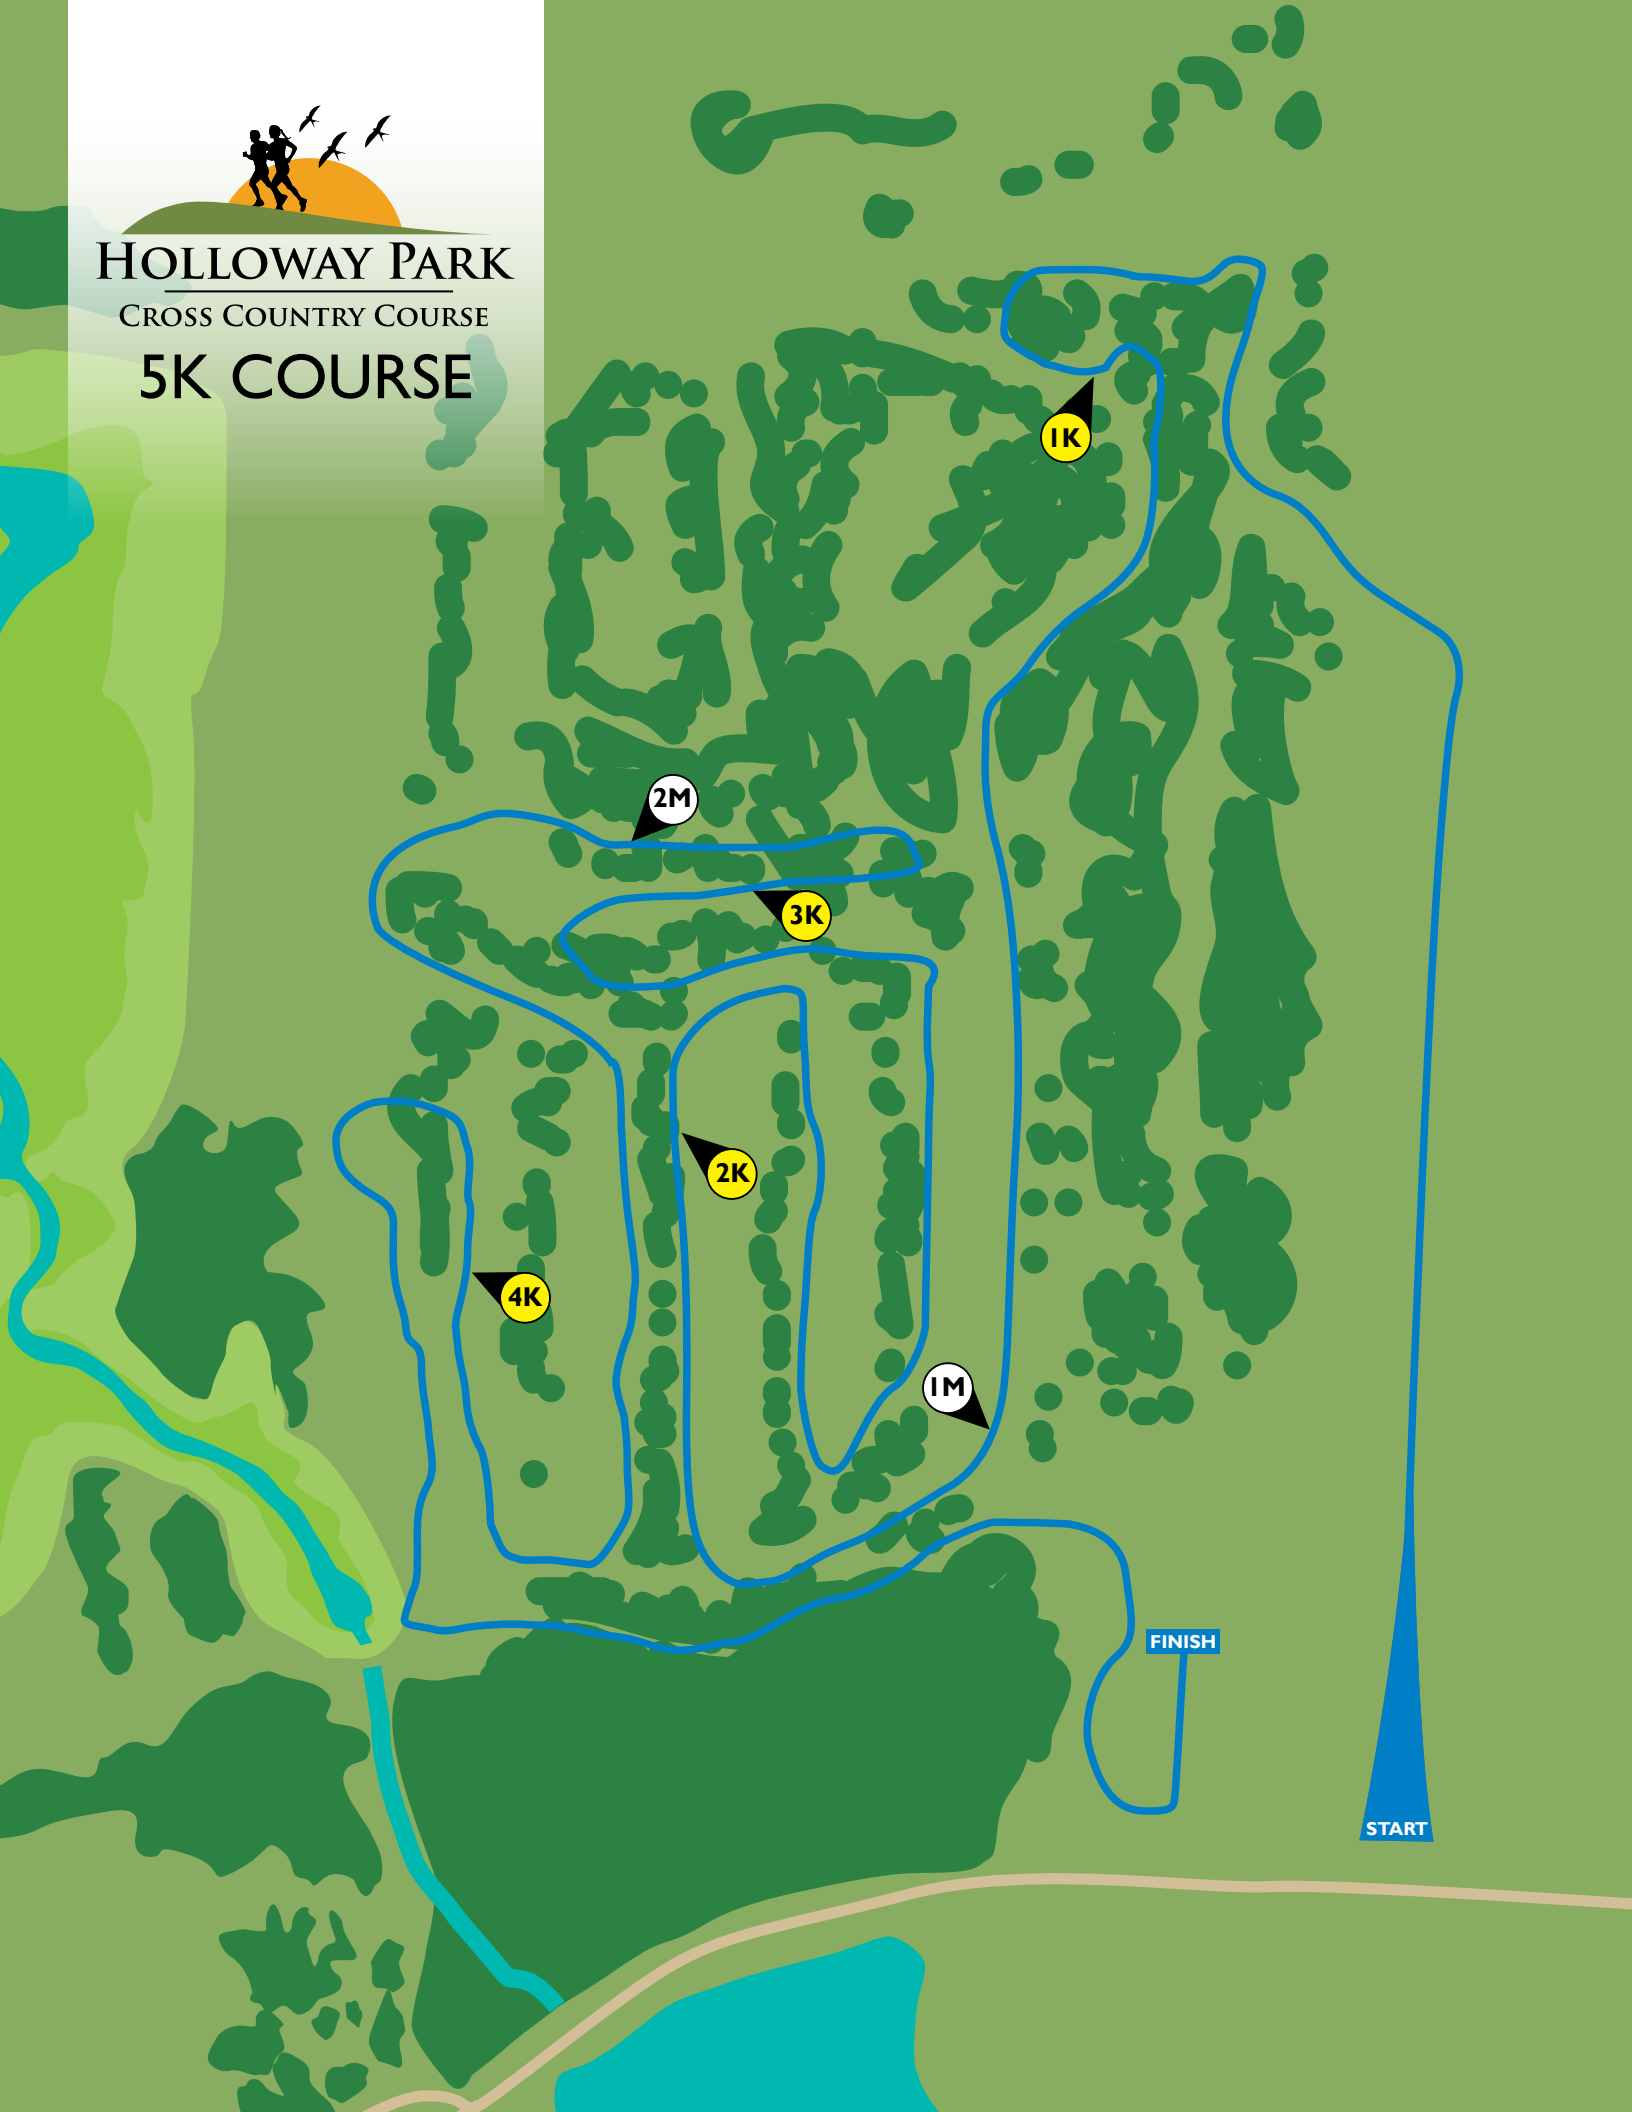

HOLLOWAY PARK

CROSS COUNTRY COURSE

5K COURSE

1K

2M

3K

2K

4K

1M

FINISH

START